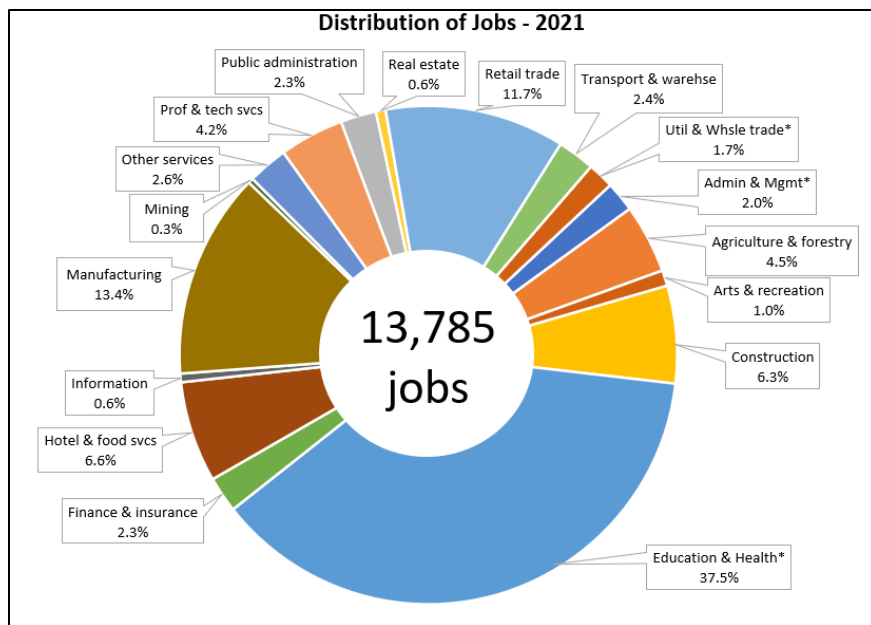

Concentration of jobs, a bar graph, compares the local mix of jobs to the state average. Industries that differ from the state are highlighted by a much lower or higher value. A value of 1.0 indicates an industry's concentration matches the state, less than 1.0 indicates its less concentrated, and greater than 1.0, more concentrated. Values too large to fit on the graph are noted with an angled tip and the actual value. In the case of the sample chart, four industries stand out, two are far less concentrated and two are more, of which Agriculture & forestry's value of 3.8 is off the chart. The concentration of jobs compared to the state points out the economic uniqueness of a region.

Using both charts together provide a more complete picture of the area. The

industry with the highest concentration, Agriculture & forestry, is relatively small in the number of jobs (4.5% of 13,785 or 616 jobs). On the other hand, the largest sector, Education & Health, accounting for over a third of all jobs in the region, is only slightly more concentrated in the region than the State. Examining both the size of an industry and its concentration gives you a sense of the importance of an industry and its contribution to the uniqueness of a region.

More information about the data, industry descriptions and CTE region definitions can be found in the appendices.