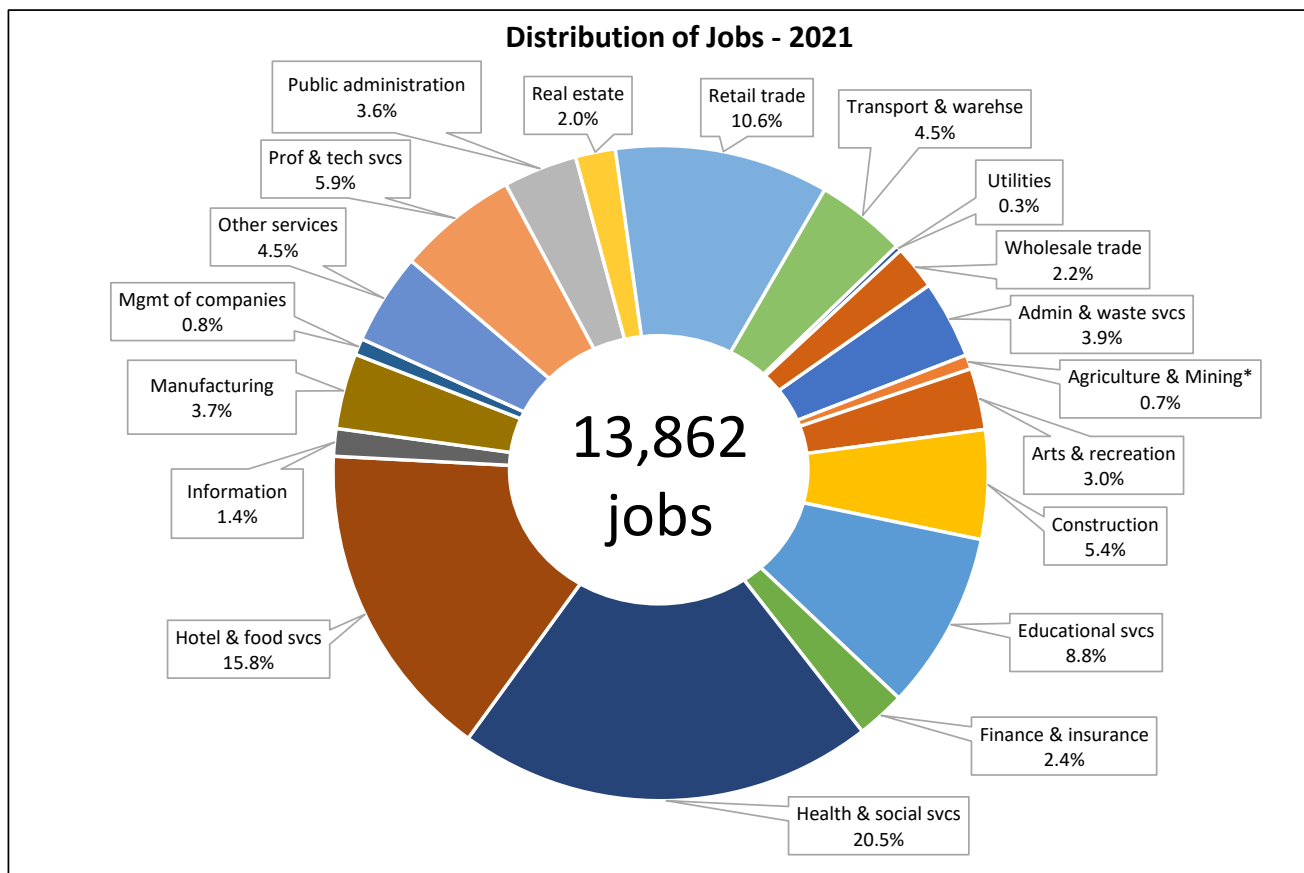

Hartford

Career and Technical Education Region

* - Industries published together to protect employer confidentiality