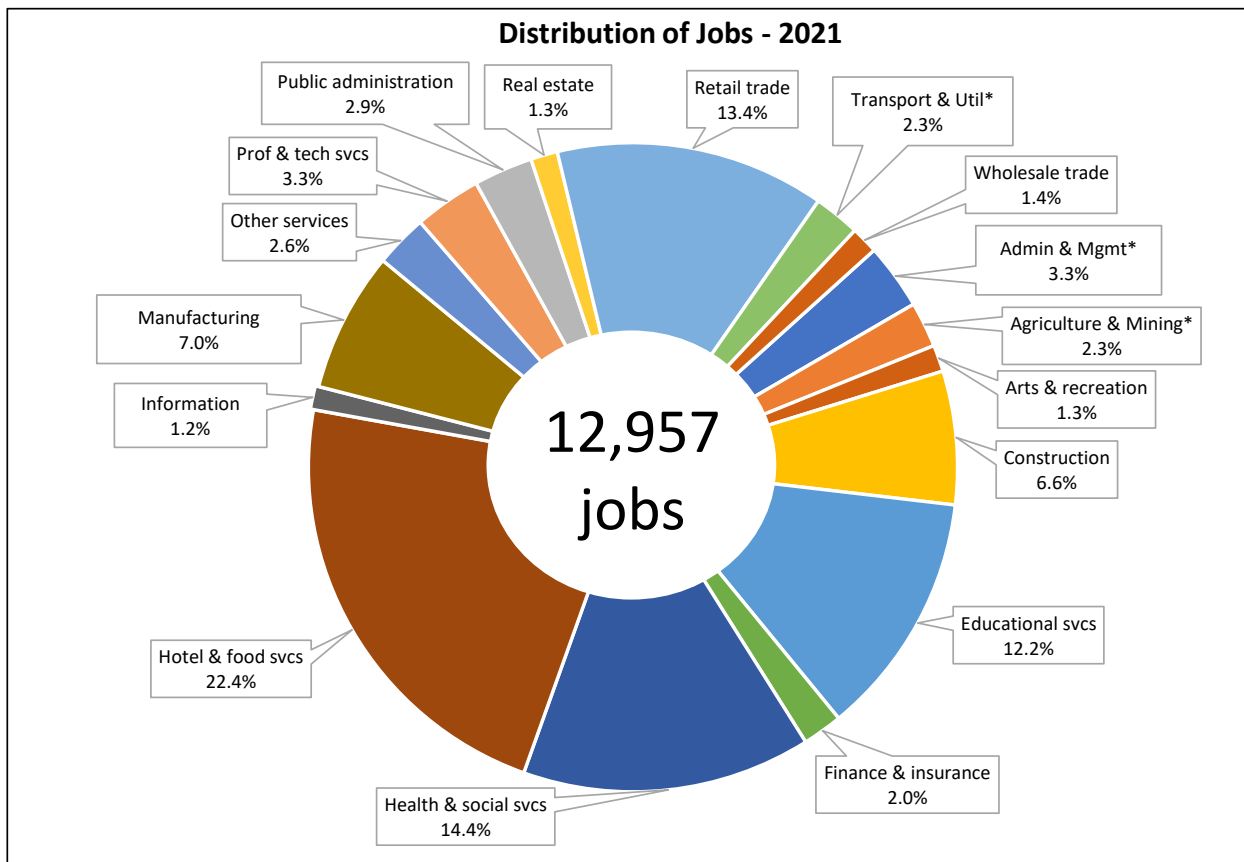

In this publication, you'll find two charts for each CTE showing 1) the distribution of jobs, and 2) the concentration of jobs. Distribution of jobs, illustrated by a pie chart, shows the percentage of jobs in each industry and the total number jobs located in the CTE. Note the mix of industries and those that dominate the area. For example, in the sample chart the regional economy is dominated by three industries, Education & Health, Manufacturing, and Retail Trade.

Using both charts together provide a more complete picture of the area. The

industry with the highest concentration, Agriculture & forestry, is relatively small in the number of jobs (4.5% of 13,785 or 616 jobs). On the other hand, the largest sector, Education & Health, accounting for over a third of all jobs in the region, is only slightly more concentrated in the region than the State. Examining both the size of an industry and its concentration gives you a sense of the importance of an industry and its contribution to the uniqueness of a region.

Chittenden

Career and Technical Education Region

Cold Hollow

Career and Technical Education Region

* - Industries published together to protect employer confidentiality

Green Mountain

Career and Technical Education Region