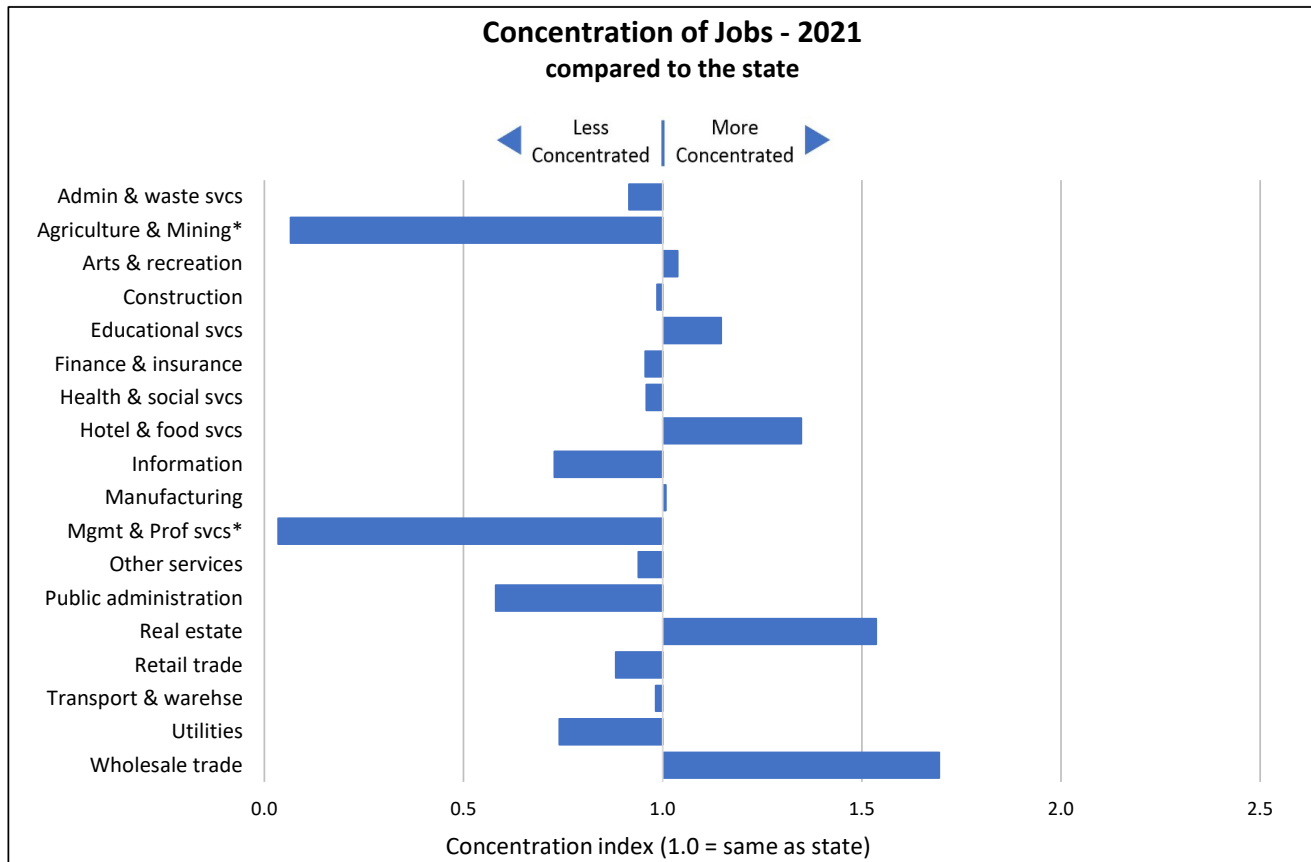

Stafford

Career and Technical Education Region

Windham

Career and Technical Education Region

* - Industries published together to protect employer confidentiality

Appendices

Appendix A. Data

Source

The source of data for this publication is the 2021 Quarterly Census of Employment and Wages (QCEW). QCEW is a Federal/State cooperative program between the U.S. Department of Labor, Bureau of Labor Statistics and the Vermont Department of Labor, Economic and Labor Market Information Division.