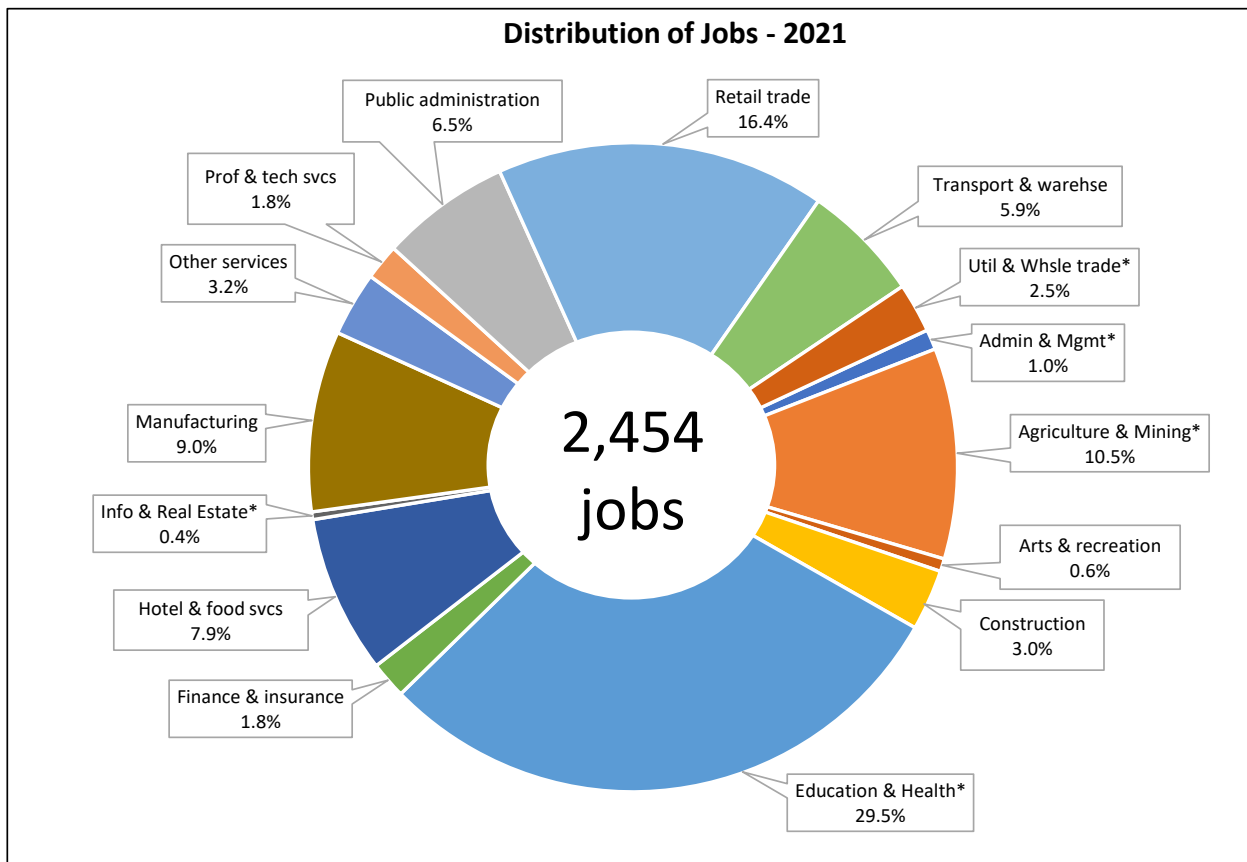

Using both charts together provide a more complete picture of the area. The

industry with the highest concentration, Agriculture & forestry, is relatively small in the number of jobs (4.5% of 13,785 or 616 jobs). On the other hand, the largest sector, Education & Health, accounting for over a third of all jobs in the region, is only slightly more concentrated in the region than the State. Examining both the size of an industry and its concentration gives you a sense of the importance of an industry and its contribution to the uniqueness of a region.

Chittenden

Career and Technical Education Region

Cold Hollow

Career and Technical Education Region

* - Industries published together to protect employer confidentiality

Green Mountain

Career and Technical Education Region