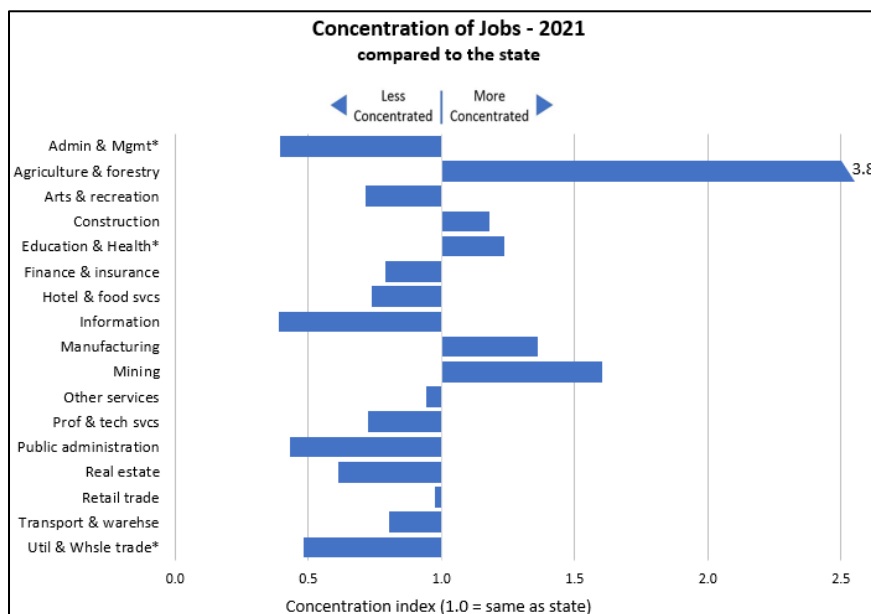

Concentration of jobs, a bar graph, compares the local mix of jobs to the state average. Industries that differ from the state are highlighted by a much lower or higher value. A value of 1.0 indicates an industry's concentration matches the state, less than 1.0 indicates its less concentrated, and greater than 1.0, more concentrated. Values too large to fit on the graph are noted with an angled tip and the actual value. In the case of the sample chart, four industries stand out, two are far less concentrated and two are more, of which Agriculture & forestry's value of 3.8 is off the chart. The concentration of jobs compared to the state points out the economic uniqueness of a region.

Using both charts together provide a more complete picture of the area. The

industry with the highest concentration, Agriculture & forestry, is relatively small in the number of jobs (4.5% of 13,785 or 616 jobs). On the other hand, the largest sector, Education & Health, accounting for over a third of all jobs in the region, is only slightly more concentrated in the region than the State. Examining both the size of an industry and its concentration gives you a sense of the importance of an industry and its contribution to the uniqueness of a region.

More information about the data, industry descriptions and CTE region definitions can be found in the appendices.