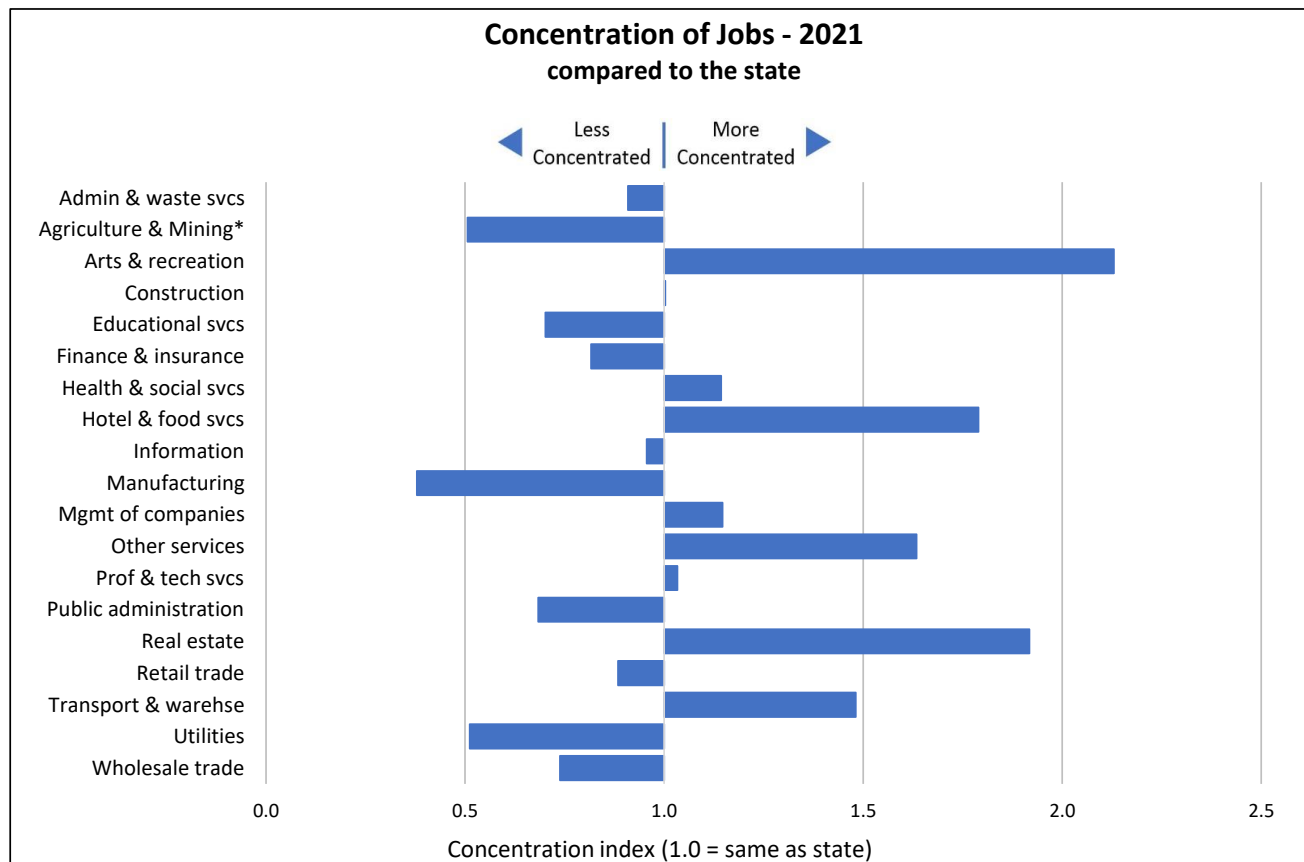

Using both charts together provide a more complete picture of the area. The

industry with the highest concentration, Agriculture & forestry, is relatively small in the number of jobs (4.5% of 13,785 or 616 jobs). On the other hand, the largest sector, Education & Health, accounting for over a third of all jobs in the region, is only slightly more concentrated in the region than the State. Examining both the size of an industry and its concentration gives you a sense of the importance of an industry and its contribution to the uniqueness of a region.

More information about the data, industry descriptions and CTE region definitions can be found in the appendices.

Vermont

Career and Technical Education Regions

Central Vermont

Career and Technical Education Region

Chittenden

Career and Technical Education Region

Cold Hollow

Career and Technical Education Region

* - Industries published together to protect employer confidentiality

Green Mountain

Career and Technical Education Region

* - Industries published together to protect employer confidentiality

Hartford

Career and Technical Education Region

* - Industries published together to protect employer confidentiality

North Country

Career and Technical Education Region