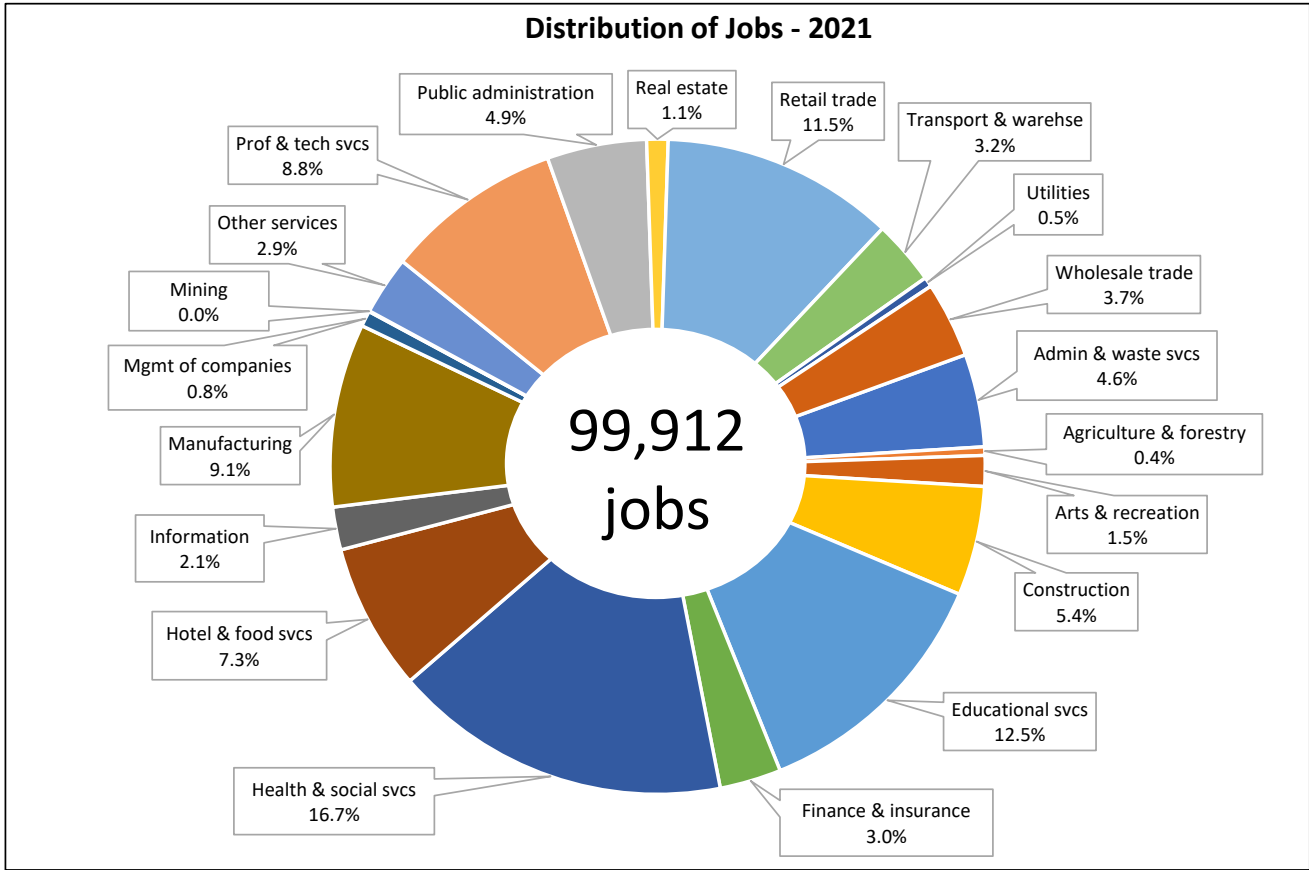

Chittenden

Career and Technical Education Region