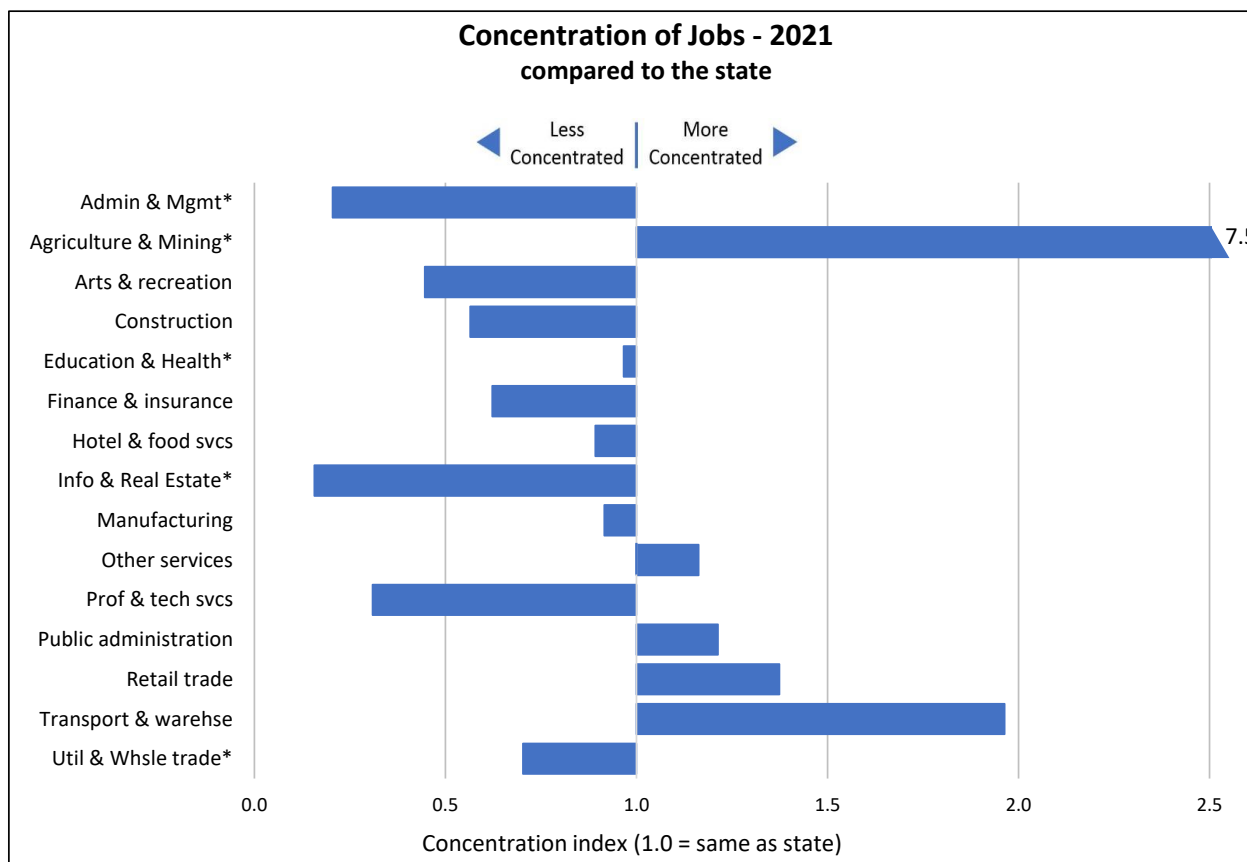

Using both charts together provide a more complete picture of the area. The

industry with the highest concentration, Agriculture & forestry, is relatively small in the number of jobs (4.5% of 13,785 or 616 jobs). On the other hand, the largest sector, Education & Health, accounting for over a third of all jobs in the region, is only slightly more concentrated in the region than the State. Examining both the size of an industry and its concentration gives you a sense of the importance of an industry and its contribution to the uniqueness of a region.

More information about the data, industry descriptions and CTE region definitions can be found in the appendices.

Vermont

Career and Technical Education Regions

Central Vermont

Career and Technical Education Region

Chittenden

Career and Technical Education Region

Cold Hollow

Career and Technical Education Region

* - Industries published together to protect employer confidentiality

Green Mountain

Career and Technical Education Region

* - Industries published together to protect employer confidentiality

Hartford

Career and Technical Education Region

* - Industries published together to protect employer confidentiality

North Country

Career and Technical Education Region