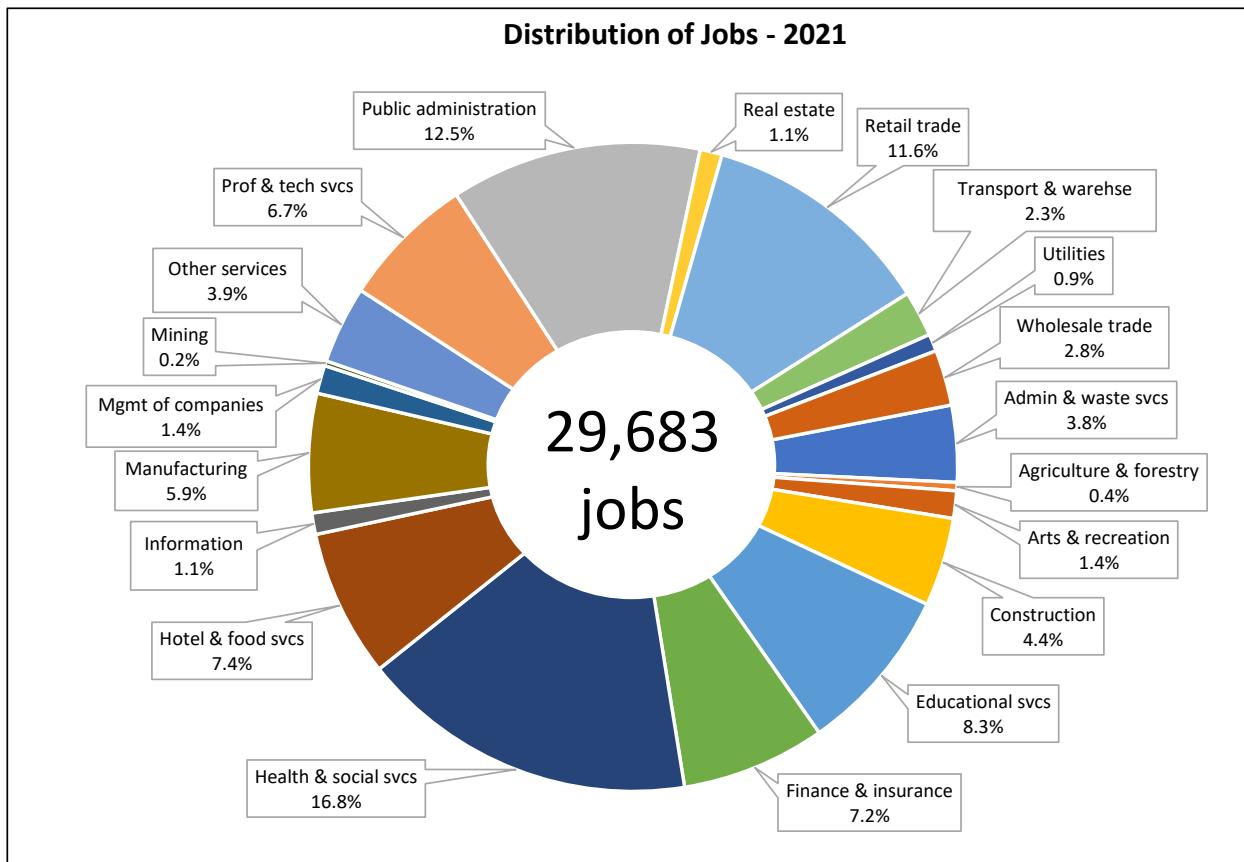

In this publication, you'll find two charts for each CTE showing 1) the distribution of jobs, and 2) the concentration of jobs. Distribution of jobs, illustrated by a pie chart, shows the percentage of jobs in each industry and the total number jobs located in the CTE. Note the mix of industries and those that dominate the area. For example, in the sample chart the regional economy is dominated by three industries, Education & Health, Manufacturing, and Retail Trade.

Using both charts together provide a more complete picture of the area. The

industry with the highest concentration, Agriculture & forestry, is relatively small in the number of jobs (4.5% of 13,785 or 616 jobs). On the other hand, the largest sector, Education & Health, accounting for over a third of all jobs in the region, is only slightly more concentrated in the region than the State. Examining both the size of an industry and its concentration gives you a sense of the importance of an industry and its contribution to the uniqueness of a region.

More information about the data, industry descriptions and CTE region definitions can be found in the appendices.

Vermont

Career and Technical Education Regions

Central Vermont

Career and Technical Education Region