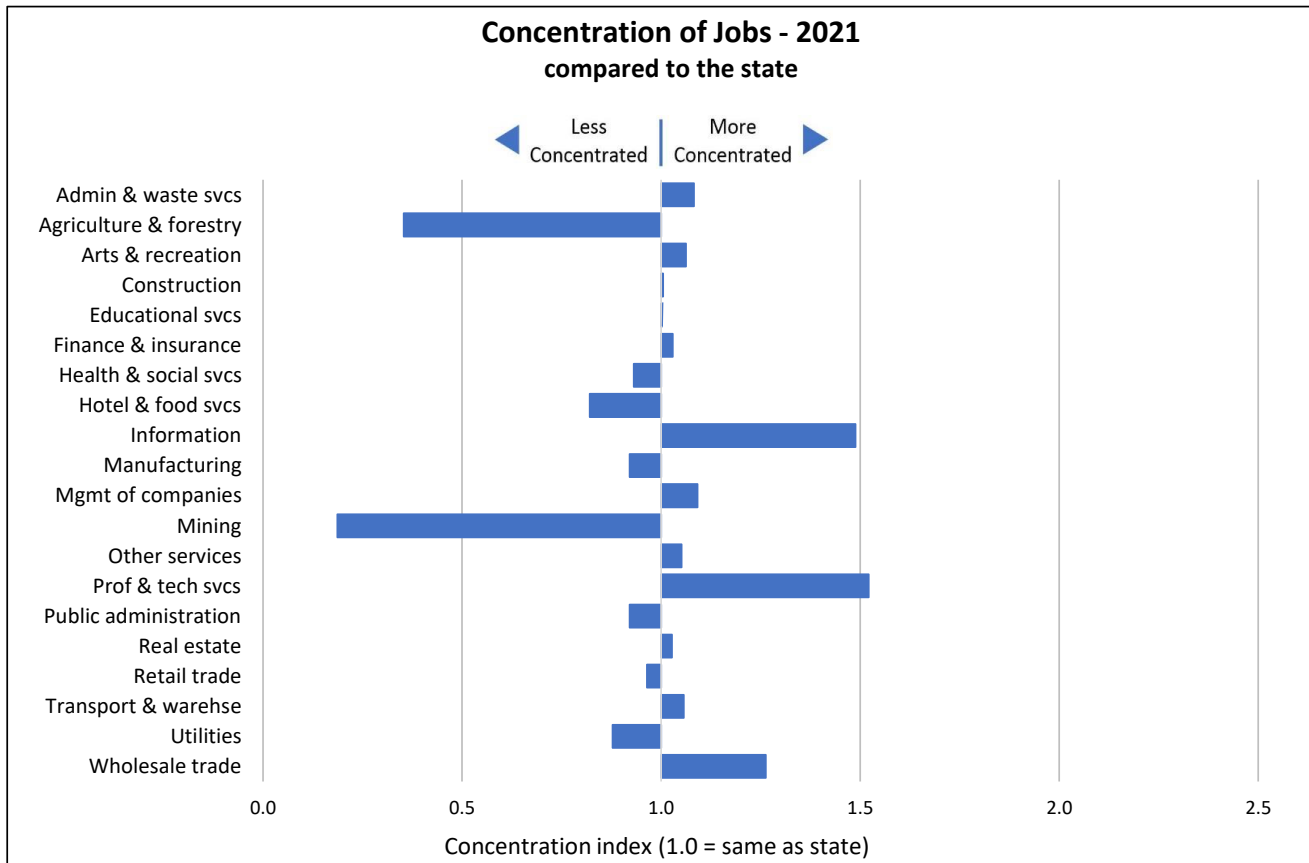

In this publication, you'll find two charts for each CTE showing 1) the distribution of jobs, and 2) the concentration of jobs. Distribution of jobs, illustrated by a pie chart, shows the percentage of jobs in each industry and the total number jobs located in the CTE. Note the mix of industries and those that dominate the area. For example, in the sample chart the regional economy is dominated by three industries, Education & Health, Manufacturing, and Retail Trade.

Using both charts together provide a more complete picture of the area. The

industry with the highest concentration, Agriculture & forestry, is relatively small in the number of jobs (4.5% of 13,785 or 616 jobs). On the other hand, the largest sector, Education & Health, accounting for over a third of all jobs in the region, is only slightly more concentrated in the region than the State. Examining both the size of an industry and its concentration gives you a sense of the importance of an industry and its contribution to the uniqueness of a region.

More information about the data, industry descriptions and CTE region definitions can be found in the appendices.

Vermont

Career and Technical Education Regions

Central Vermont

Career and Technical Education Region

Chittenden

Career and Technical Education Region

Cold Hollow

Career and Technical Education Region

* - Industries published together to protect employer confidentiality

Green Mountain

Career and Technical Education Region