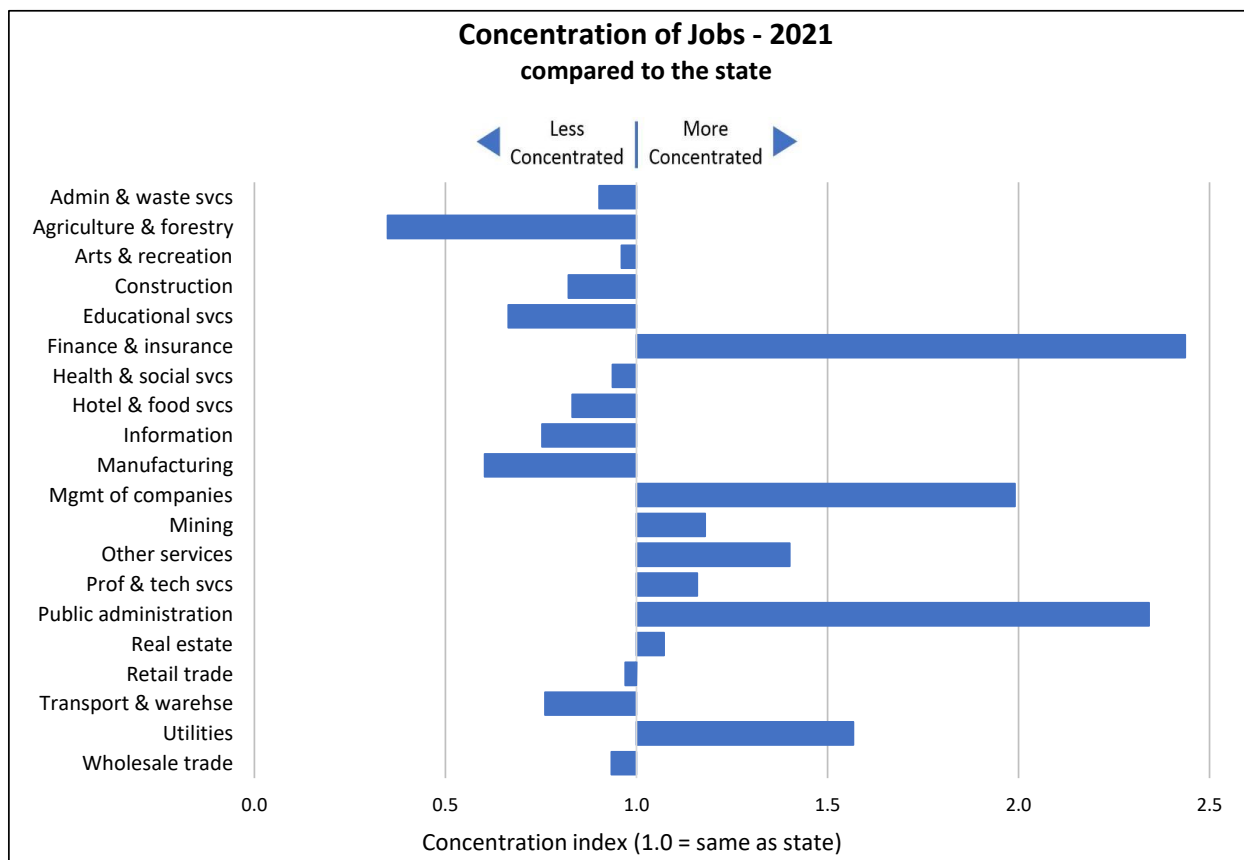

In this publication, you'll find two charts for each CTE showing 1) the distribution of jobs, and 2) the concentration of jobs. Distribution of jobs, illustrated by a pie chart, shows the percentage of jobs in each industry and the total number jobs located in the CTE. Note the mix of industries and those that dominate the area. For example, in the sample chart the regional economy is dominated by three industries, Education & Health, Manufacturing, and Retail Trade.

Using both charts together provide a more complete picture of the area. The

industry with the highest concentration, Agriculture & forestry, is relatively small in the number of jobs (4.5% of 13,785 or 616 jobs). On the other hand, the largest sector, Education & Health, accounting for over a third of all jobs in the region, is only slightly more concentrated in the region than the State. Examining both the size of an industry and its concentration gives you a sense of the importance of an industry and its contribution to the uniqueness of a region.

More information about the data, industry descriptions and CTE region definitions can be found in the appendices.

Vermont

Career and Technical Education Regions

Central Vermont

Career and Technical Education Region

Chittenden

Career and Technical Education Region

Cold Hollow

Career and Technical Education Region

* - Industries published together to protect employer confidentiality

Green Mountain

Career and Technical Education Region