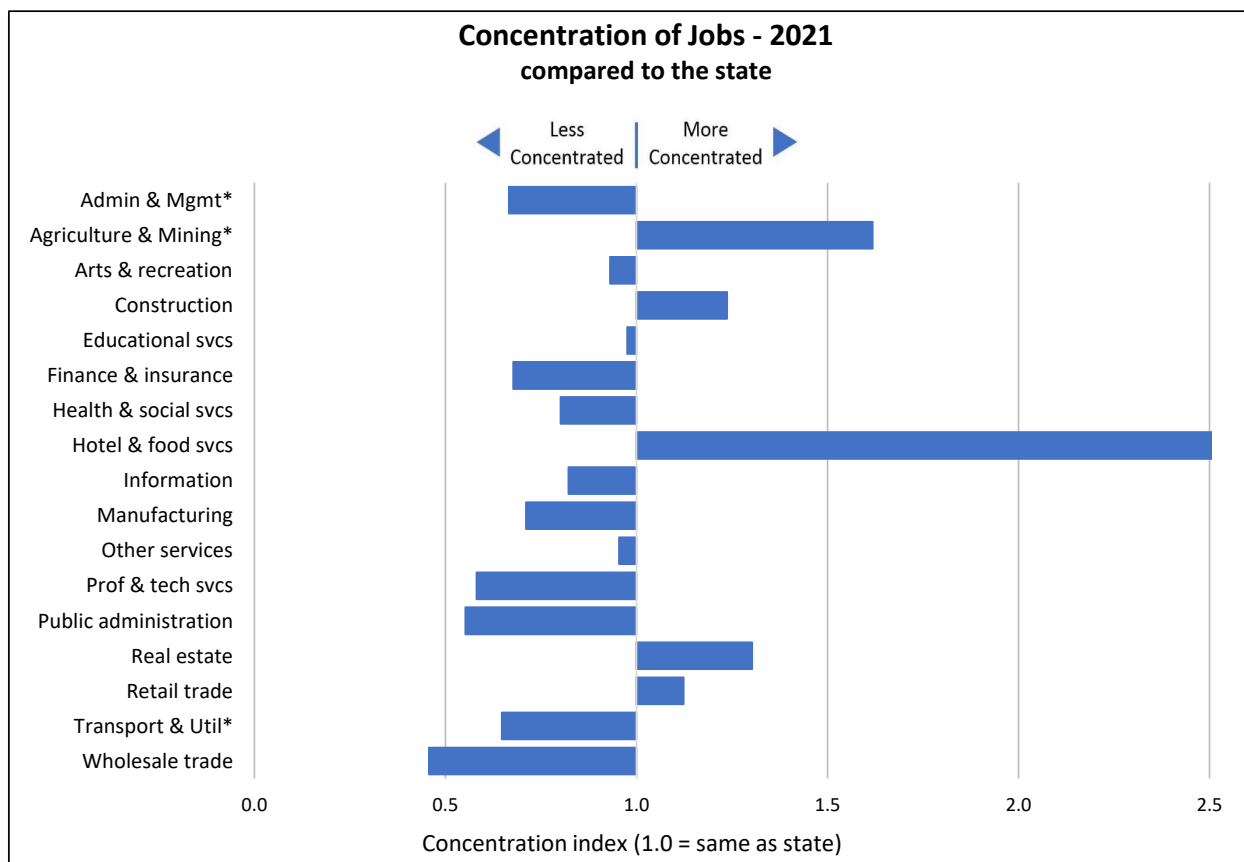

Using both charts together provide a more complete picture of the area. The

industry with the highest concentration, Agriculture & forestry, is relatively small in the number of jobs (4.5% of 13,785 or 616 jobs). On the other hand, the largest sector, Education & Health, accounting for over a third of all jobs in the region, is only slightly more concentrated in the region than the State. Examining both the size of an industry and its concentration gives you a sense of the importance of an industry and its contribution to the uniqueness of a region.

More information about the data, industry descriptions and CTE region definitions can be found in the appendices.

Vermont

Career and Technical Education Regions

Central Vermont

Career and Technical Education Region

Chittenden

Career and Technical Education Region

Cold Hollow

Career and Technical Education Region

* - Industries published together to protect employer confidentiality

Green Mountain

Career and Technical Education Region

* - Industries published together to protect employer confidentiality

Hartford

Career and Technical Education Region

* - Industries published together to protect employer confidentiality

North Country

Career and Technical Education Region